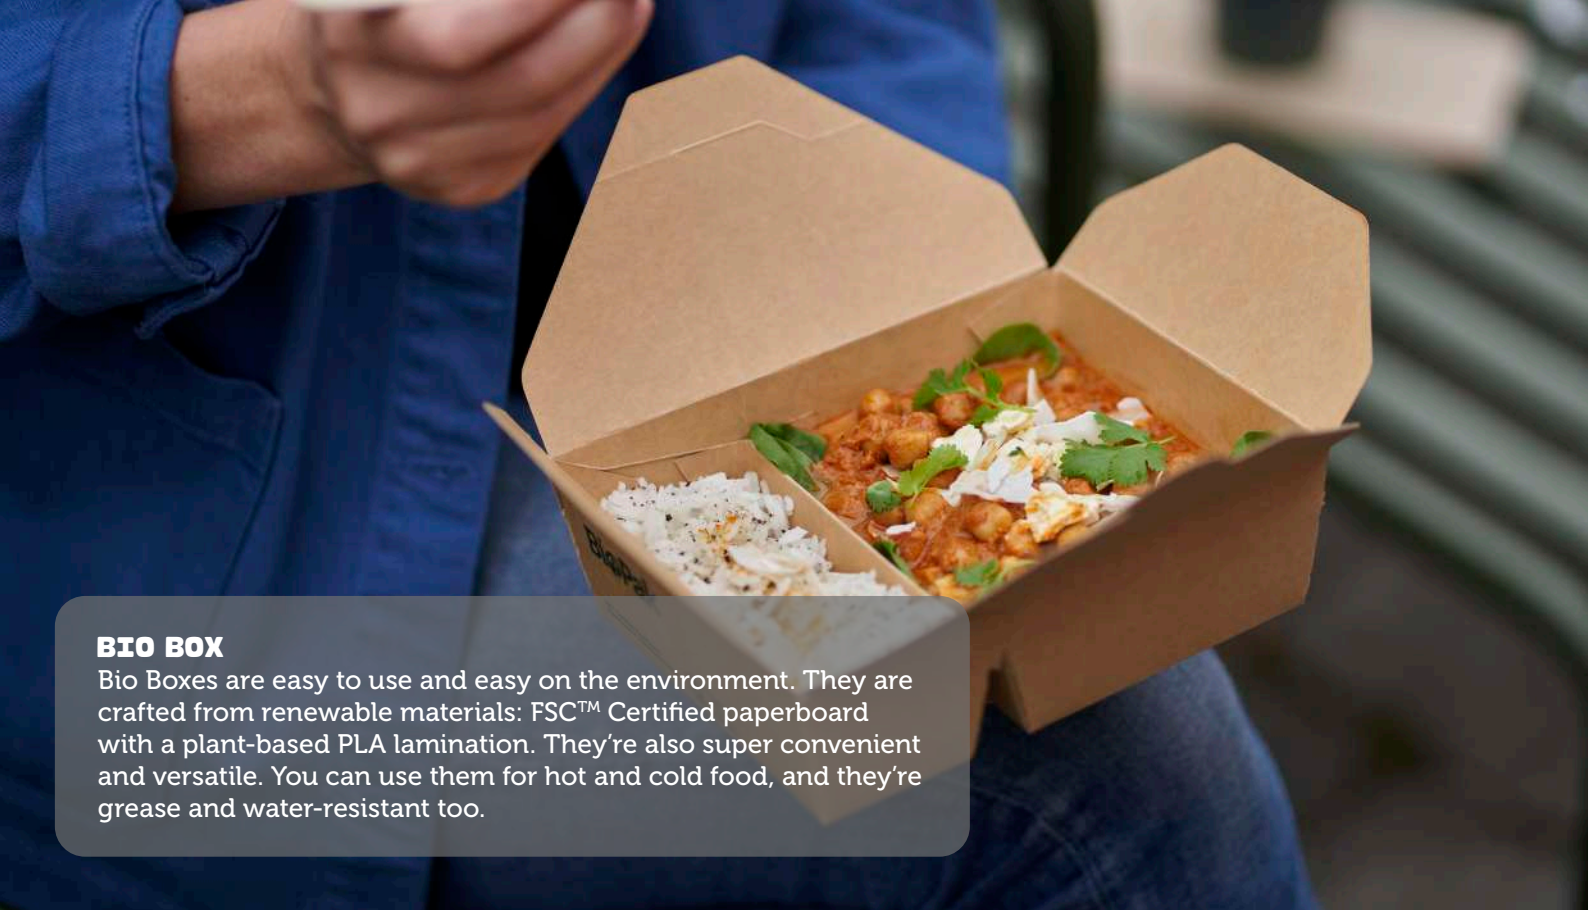

BIO BOX

Bio Boxes are easy to use and easy on the environment. They are crafted from renewable materials: FSC™ Certified paperboard with a plant-based PLA lamination. They're also super convenient and versatile. You can use them for hot and cold food, and they're grease and water-resistant too.

BIO BOX

PLA-coated FSC™ certified paperboard +100°C

Customisable

Responsibly sourced

Renewable material

Stackable

Microwave safe

*

Bio Box Noodle Small
480ml
198032
92x74x85mm
Paperboard PLA-coated
50pcs/cu | 10cu/sku

*

Bio Box Noodle Large
960ml
198033
114x98x110mm
Paperboard PLA-coated
50pcs/cu | 10cu/sku

*

Bio Box 2-comp
400/480ml
199177
170x140x50mm
Paperboard PLA-coated
50pcs/cu | 4cu/sku

*

Bio Box Medium
1000ml
198030
171x140x64mm
Paperboard PLA-coated
50pcs/cu | 4cu/sku