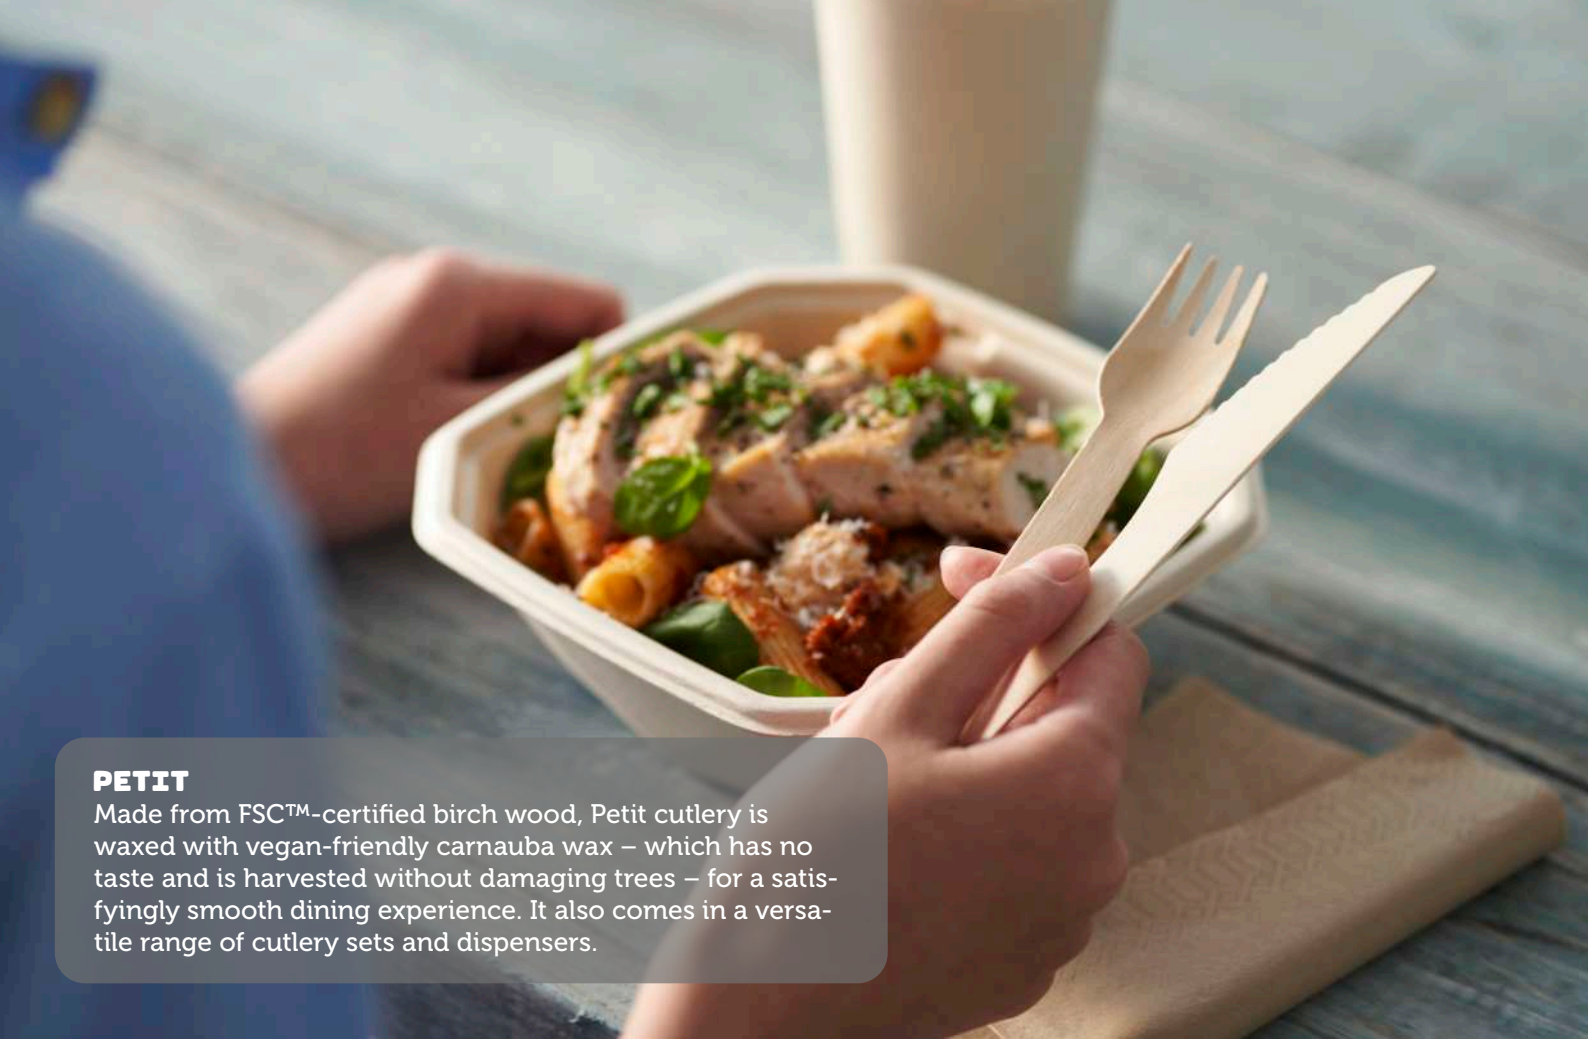

PETIT

Made from FSC™-certified birch wood, Petit cutlery is waxed with vegan-friendly carnauba wax – which has no taste and is harvested without damaging trees – for a satisfyingly smooth dining experience. It also comes in a versatile range of cutlery sets and dispensers.

GRAND

Carnauba wax-coated FSC™ certified birch wood max +70°C FSC™ certified tissue
2-ply FSC™ certified kraft paper

Responsibly
sourced

Renewable
material

*

Grand Fork
19cm
192152
Wood, wax coated
100pcs/cu | 10cu/sku

*

Grand Knife
19cm
192153
Wood, wax coated
100pcs/cu | 10cu/sku

*

Grand Spoon
19cm
192154
Wood, wax coated
100pcs/cu | 10cu/sku

*

Grand Coffee Spoon
11cm
192155
Wood, wax coated
100pcs/cu | 20cu/sku