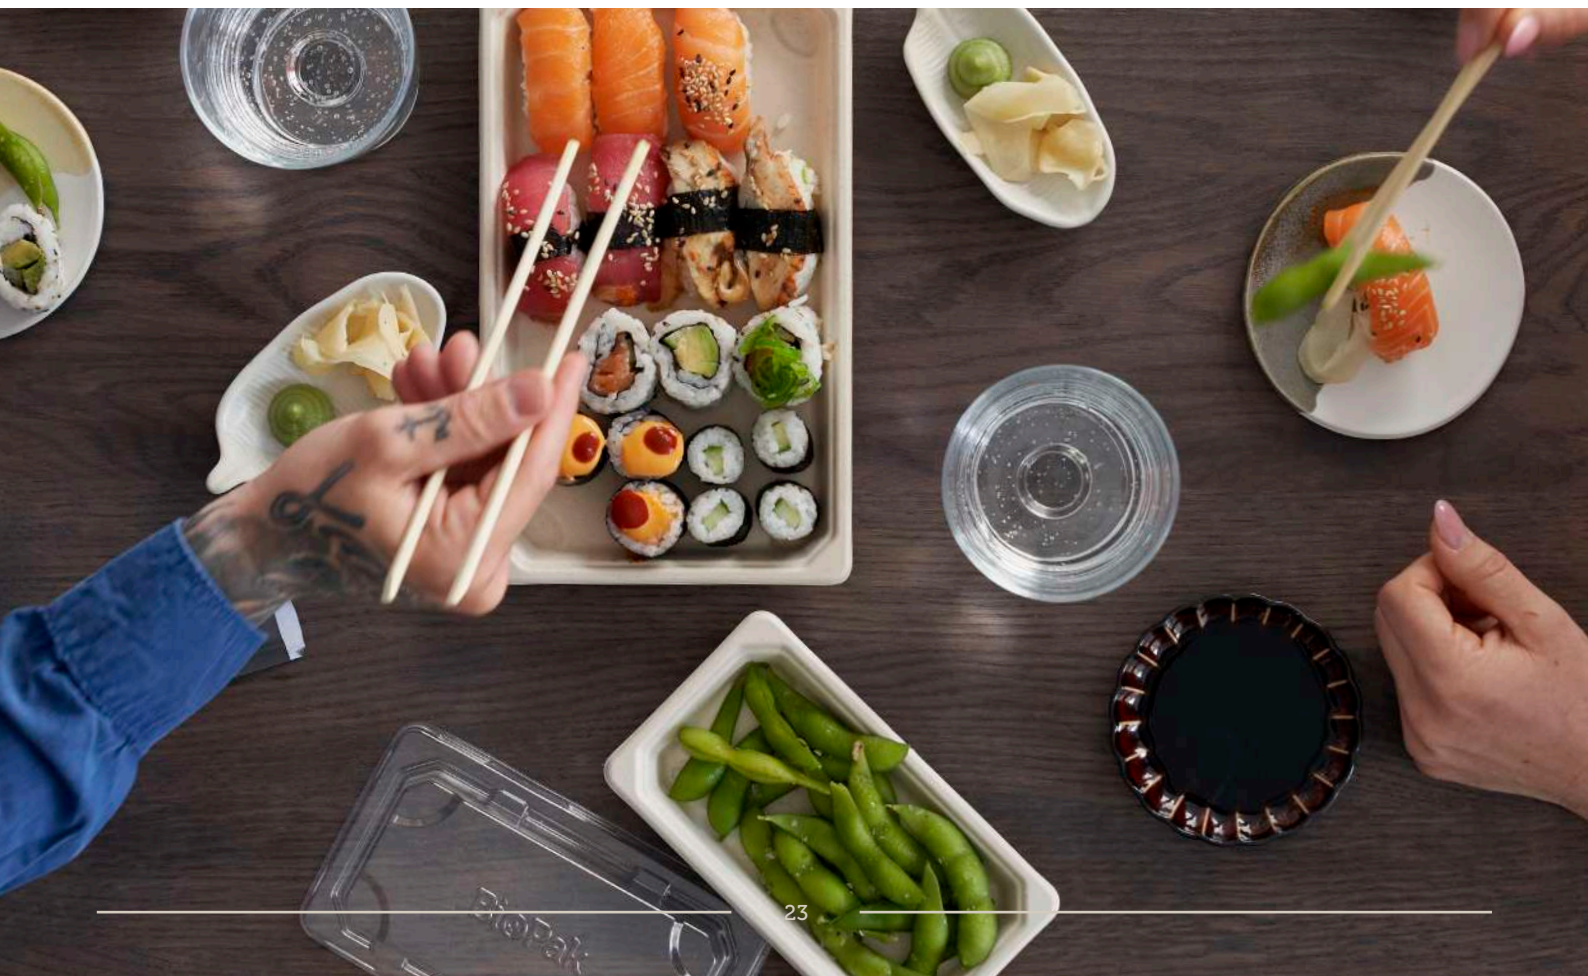

### **CLAMSHELL**

Our Clamshell boxes are the optimal fast-food choice. Made from renewable and compostable bagasse, they are as sustainable as they are practical. They come in several sizes and compartment divisions, making preparation and serving a piece of cake. Our Clamshell range is produced without any added PFAS – just like all our plates and bowls.